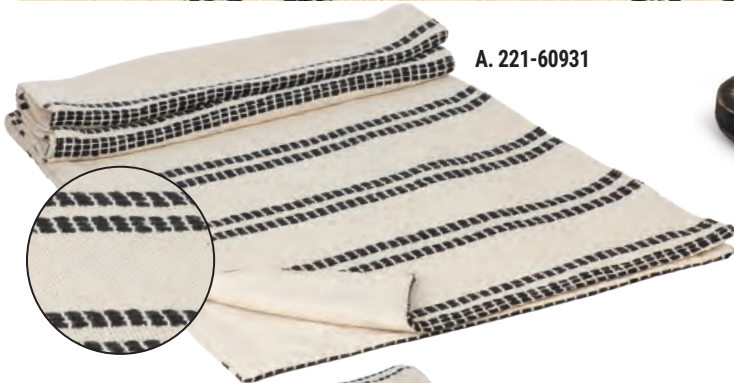

C. 221-60930

A TOUCH OF ELEGANCE FOR FALL