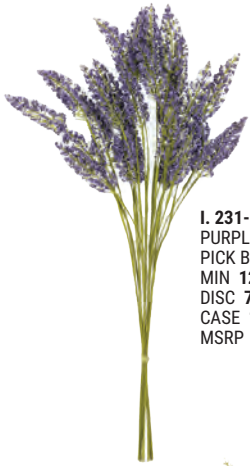

G. 211-60545

G. 211-60545
 16" (7.5" inside diameter)
 BABY'S BREATH CANDLE RING - LARGE
 MIN 6/7.50 ea.
 DISC 48/7.13 ea.
 CASE 60/6.75 ea.
 MSRP \$15.99 ea.

H. 211-60544

H. 211-60544
 12" (4.5" inside diameter)
 BABY'S BREATH CANDLE RING - SMALL
 MIN 6/4.25 ea.
 DISC 48/4.04 ea.
 CASE 120/3.83 ea.
 MSRP \$8.99 ea.