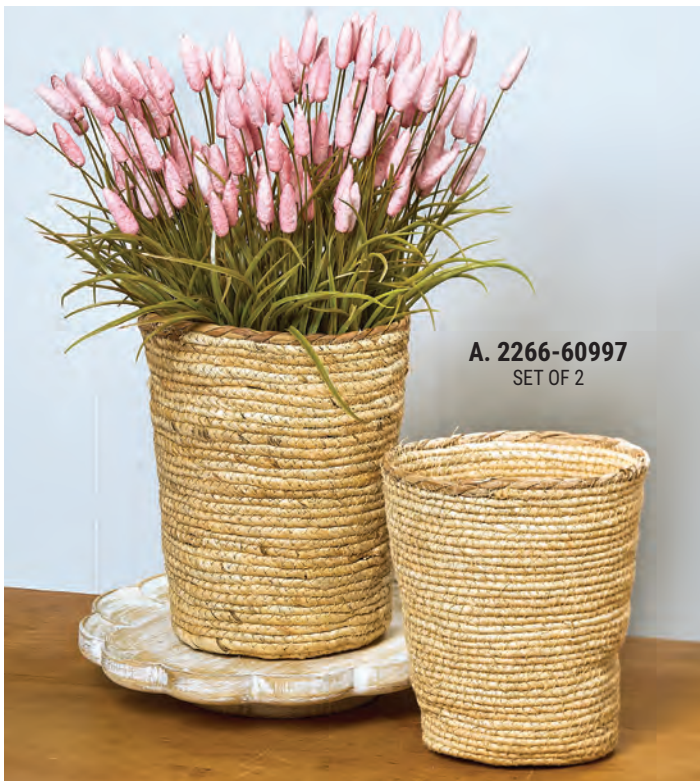

A. 2266-60997
SET OF 2