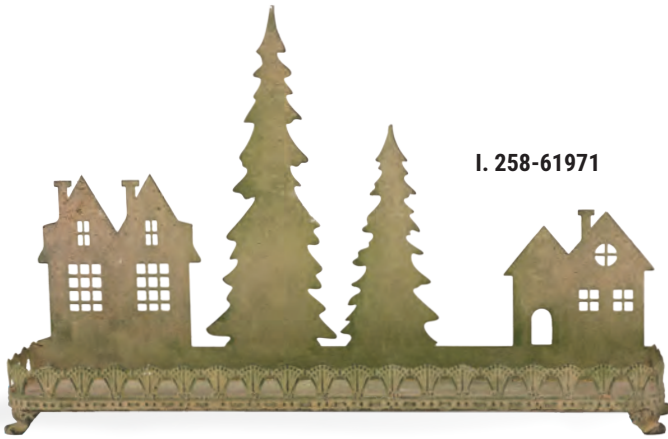

I. 258-61971

I. 258-61971
17.25"L x 10.75"H
RUSTIC DECORATIVE
METAL HOUSE &
TREE TRAY
MIN 2/19.00 ea.
DISC 8/18.05 ea.
CASE 16/17.10 ea.
MSRP $38.99 ea.

J. 238-61253
3"L x 7.75"H
RED MERRY SANTA
TEALIGHT HOLDER
MIN 4/6.00 ea.
DISC 16/5.70 ea.
CASE 32/5.40 ea.
MSRP $12.99 ea.

K. 238-61254
3.75"L x 9.75"H
LIGHT GREEN MERRY
SANTA
MIN 4/7.50 ea.
DISC 12/7.13 ea.
CASE 24/6.75 ea.
MSRP $15.99 ea.

L. 238-61255
4.25"L x 12.25"H
DARK GREEN MERRY
SANTA
MIN 4/10.00 ea.
DISC 16/9.50 ea.
CASE 32/9.00 ea.
MSRP $20.99 ea.

J. 238-61253