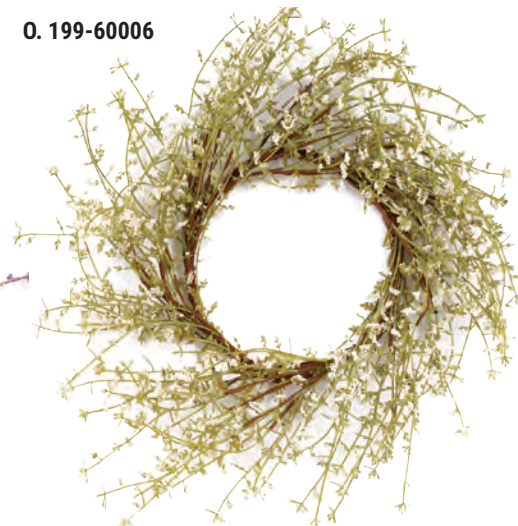

O. 199-60006 16"L (7.5" inside diameter)
LARGE IVORY WILDFLOWER RING
MIN 6/12.00 ea. CASE 36/10.80 ea.
MSRP $24.99 ea.

Order Today! Phone: 866-247-0156 • Fax: 419-562-3937 • sales@crossroadsfamily.com • www.crossroadsfamily.com