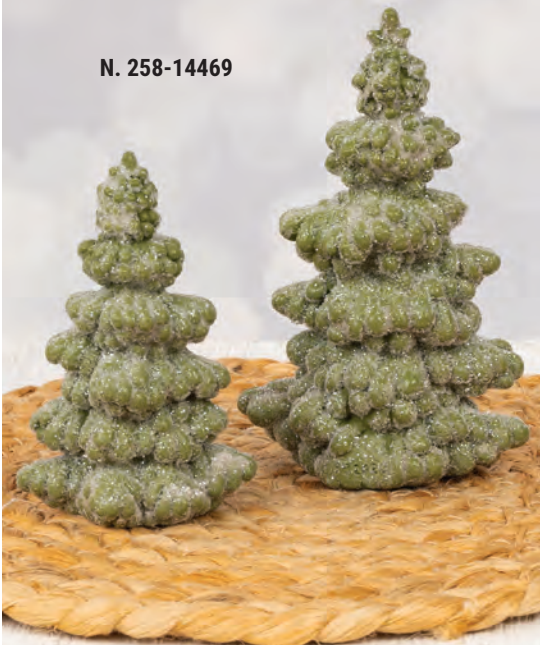

P. 248-14153 3.25"L x 3.75"H
TOP HAT W/BIRDS IN SANTA
CAP - FRIENDSHIP SNOW GLOBE
MIN 4/9.50 ea. DISC 12/9.03 ea.
CASE 24/8.55 ea. MSRP \$19.99 ea.

P. 248-14153

N. 258-14469

O. 248-14152

Order today!

Phone: 866-247-0156
Fax: 419-562-3937
sales@crossroadsfamily.com
www.crossroadsfamily.com