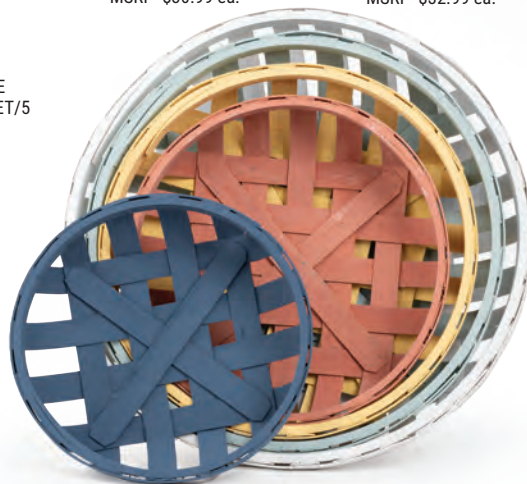

D. 231-60570

G. 231-60571

E. 231-60572

F. 231-60573

A. 231-61198
18"L x 18"H
STRIPED SLUB PILLOW,
GREEN
MIN 3/15.00 ea.
DISC 12/14.25 ea.
CASE 24/13.50 ea.
MSRP $30.99 ea.

B. 231-61202
50"L x 60"H
STRIPED SLUB THROW,
CORAL
MIN 3/16.00 ea.
DISC 12/15.20 ea.
CASE 24/14.40 ea.
MSRP $32.99 ea.

C. 231-61196
18"L x 18"H
STRIPED SLUB PILLOW,
CORAL
MIN 3/15.00 ea.
DISC 12/14.25 ea.
CASE 24/13.50 ea.
MSRP $30.99 ea.

D. 231-60570
5.25"L x 11"H
LARGE BIANCA SISAL
BUNNY
MIN 4/12.00 ea.
DISC 16/11.40 ea.
CASE 32/10.80 ea.
MSRP $24.99 ea.

E. 231-60572
4.5"L x 4.75"H
SMALL ALBA SISAL
BUNNY
MIN 4/7.00 ea.
DISC 24/6.65 ea.
CASE 48/6.30 ea.
MSRP $14.99 ea.

F. 231-60573
3"L x 4"H
GWENDOCHICK
SISAL CHICK
MIN 4/4.00 ea.
DISC 24/3.80 ea.
CASE 48/3.60 ea.
MSRP $8.99 ea.

G. 231-60571
4.75"L x 6.75"H
MEDIUM ALBUS SISAL
BUNNY
MIN 4/8.00 ea.
DISC 24/7.60 ea.
CASE 48/7.20 ea.
MSRP $16.99 ea.

H. 231-61197
18"L x 18"H
STRIPED SLUB
PILLOW, NAVY
MIN 3/15.00 ea.
DISC 12/14.25 ea.
CASE 24/13.50 ea.
MSRP $30.99 ea.

I. 231-61201
50"L x 60"H
STRIPED SLUB
THROW, NAVY
MIN 3/16.00 ea.
DISC 12/15.20 ea.
CASE 24/14.40 ea.
MSRP $32.99 ea.

J. 231-61117
19.75"L x 4.25"H
WOVEN WOOD SLICE
ROUND BASKETS, SET/5
MIN 2/50.00 set
DISC 6/47.50 set
CASE 12/45.00 set
MSRP $100.99 set