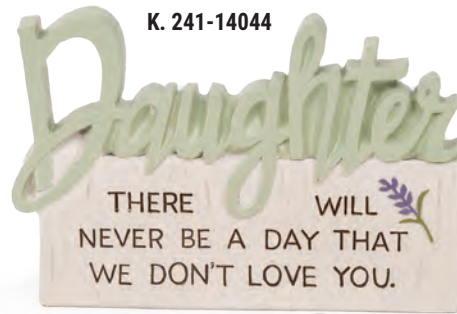

L. 241-14041

K. 241-14044