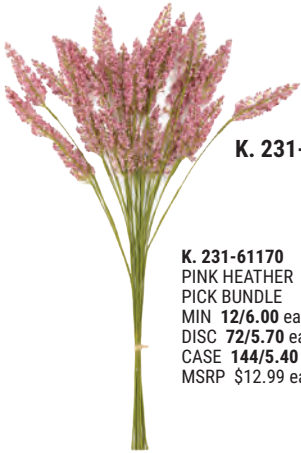

K. 231-61170

K. 231-61170 22"L
PINK HEATHER
PICK BUNDLE
MIN **12/6.00** ea.
DISC **72/5.70** ea.
CASE **144/5.40** ea.
MSRP $12.99 ea.