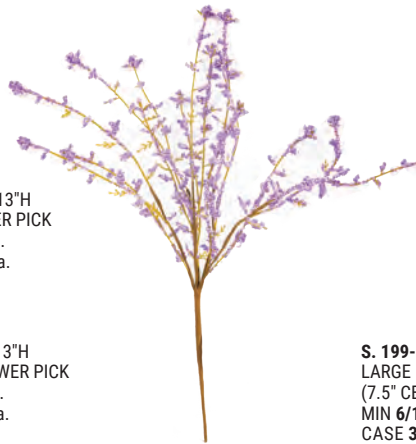

R. 221-60159

R. 221-60159 13"H
PURPLE WILDFLOWER PICK
MIN 24 / $2.00 ea.
DISC 96 / $1.80 ea.
MSRP $4.99 ea.

S. 199-60006 16" DIA.
LARGE IVORY WILDFLOWER RING
(7.5" CENTER DIAMETER)
MIN 6 / $12.00 ea.
CASE 36 / $10.80 ea.
MSRP $24.99 ea.