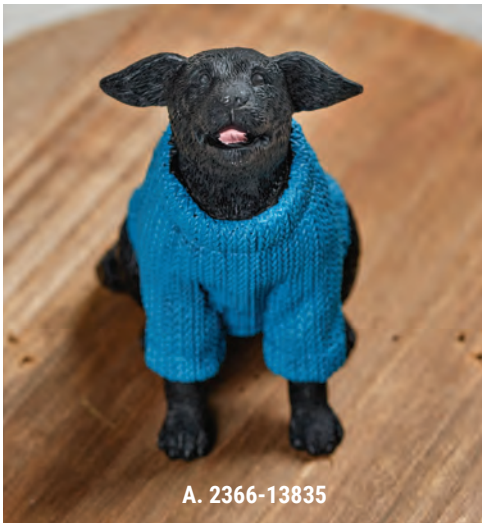

A. 2366-13835 2"L x 3.25"H
BLACK DOG W/BLUE SWEATER
MIN 4 / $6.00 ea.
DISC 12 / $5.70 ea.
CASE 72 / $5.40 ea.
MSRP $12.99 ea.

B. 2366-13836 4"L x 2.5"H
BROWN DOG W/BLUE SWEATER
MIN 4 / $6.00 ea.
DISC 12 / $5.70 ea.
CASE 72 / $5.40 ea.
MSRP $12.99 ea.

C. 2366-13837 2.25"L x 3.25"H
BROWN DOG W/BLUE SCARF
MIN 4 / $5.75 ea.
DISC 12 / $5.46 ea.
CASE 72 / $5.18 ea.
MSRP $11.99 ea.

D. 2366-13839 1.75"L x 3.75"H
BROWN DOG W/RED SWEATER
MIN 4 / $6.25 ea.
DISC 12 / $5.94 ea.
CASE 72 / $5.63 ea.
MSRP $12.99 ea.

Order Today!

Phone: 866-247-0156

Fax: 419-562-3937

sales@crossroadsfamily.com

www.crossroadsfamily.com

BLOSSOM BUCKET

gifts that celebrate the journey

E. 238-13831
2.25"L x 4"H
SKIING DOG W/
RED SWEATER
MIN 4 / $7.00 ea.
DISC 12 / $6.65 ea.
CASE 72 / $6.30 ea.
MSRP $14.99 ea.

F. 238-13827
3.25"L x 3.25"H
RED DOGHOUSE W/
CHRISTMAS WREATH
MIN 4 / $6.50 ea.
DISC 12 / $6.18 ea.
CASE 64 / $5.85 ea.
MSRP $13.99 ea.

G. 238-13826
3"L x 4"H
S/2 ANIMALS BEAR
W/ BUNNY &
DEER W/ SQUIRREL
MIN 4 / $12.50 set
DISC 12 / $11.88 set
CASE 36 / $11.25 set
MSRP $25.99 set

H. 238-13820
2"L x 3.25"H
S/3 ANIMALS -
FOX & TWO BUNNIES
MIN 4 / $9.00 set
DISC 12 / $8.55 set
CASE 48 / $8.10 set
MSRP $18.99 set