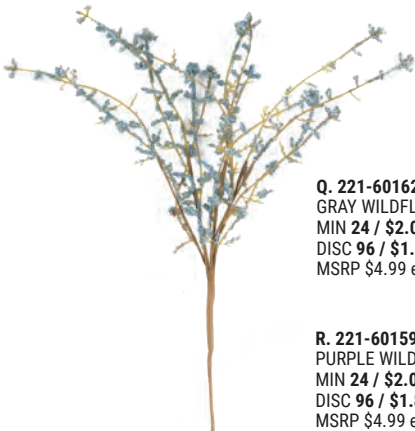

Q. 221-60162

Q. 221-60162 13"H
GRAY WILDFLOWER PICK
MIN 24 / $2.00 ea.
DISC 96 / $1.80 ea.
MSRP $4.99 ea.