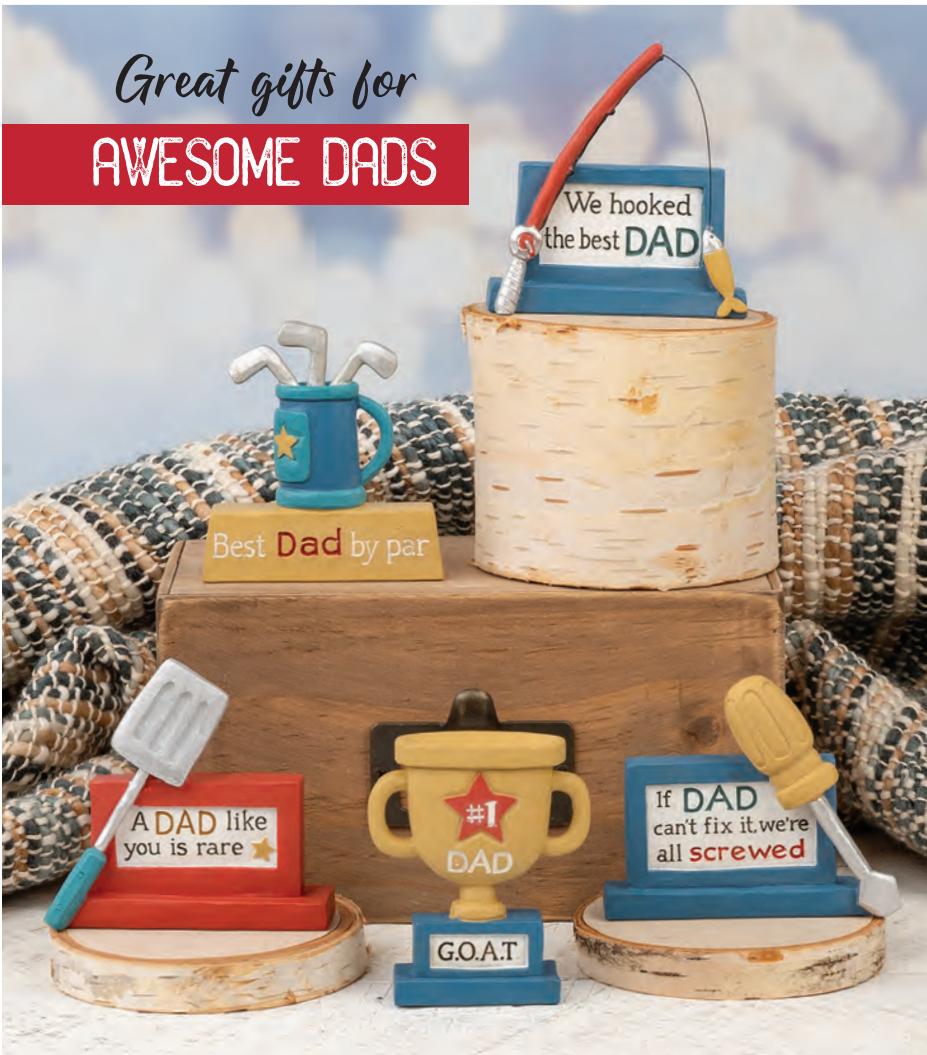

Great gifts for
AWESOME DADS