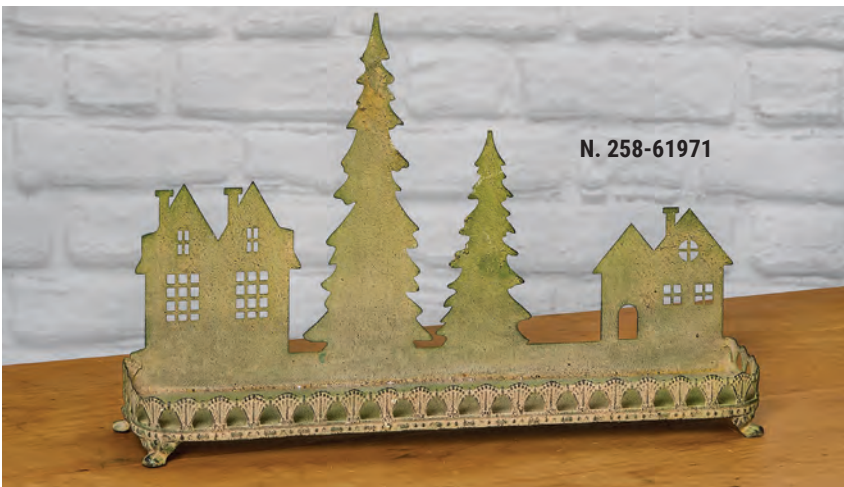

M. 248-61626
7"L x 9"H
DECORATIVE METAL CONTAINER
W/REINDEER CUTOUTS
MIN 2 / $14.00 ea.
DISC 8 / $13.30 ea.
CASE 16 / $12.60 ea.
MSRP $28.99 ea.

N. 258-61971
17.25"L x 10.75"H
RUSTIC DECORATIVE METAL
HOUSE & TREE TRAY
MIN 2 / $19.00 ea.
DISC 8 / $18.05 ea.
CASE 16 / $17.10 ea.
MSRP $38.99 ea.

O. 248-61604
8.25"L x 9.50"H
DIAMOND SNOWFLAKE
LEDGE DECOR
MIN 4 / $5.50 ea.
DISC 20 / $5.23 ea.
CASE 40 / $4.95 ea.
MSRP $11.99 ea.

— Order today! —

Phone: 866-247-0156 • Fax: 419-562-3937
sales@crossroadsfamily.com • www.crossroadsfamily.com

N. 258-61971