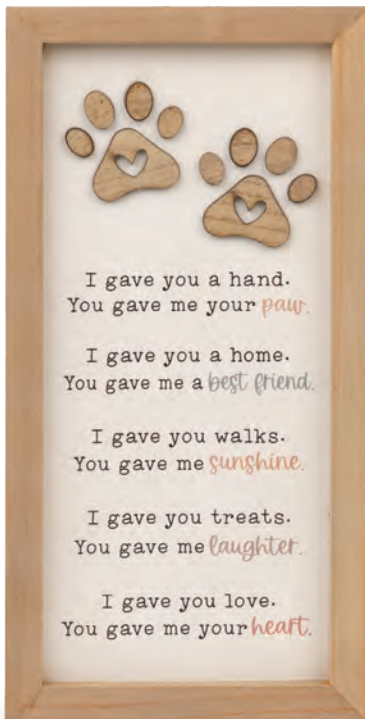

B. 261-14764 2.50"L x 3.25"H
FURRY FRIENDS - I LOVE CATS
CAT BLOCK
MIN 6 / $5.50 ea.
DISC 24 / $5.23 ea.
CASE 144 / $4.95 ea.
MSRP $11.99 ea.

C. 261-30703 4"L x 4"H
FURRY FRIENDS - MY DOG BEST
PART OF THE DAY SIGN
MIN 4 / $3.00 ea.
DISC 12 / $2.85 ea.
CASE 32 / $2.70 ea.
MSRP $6.99 ea.

D. 261-30704 4"L x 4"H
FURRY FRIENDS - PAWS
AND ENJOY LIFE SIGN
MIN 4 / $3.00 ea.
DISC 12 / $2.85 ea.
CASE 32 / $2.70 ea.
MSRP $6.99 ea.

E. 261-30705 4"L x 4"H
FURRY FRIENDS - THIS HOUSE
HAS GONE TO THE DOGS SIGN
MIN 4 / $3.00 ea.
DISC 12 / $2.85 ea.
CASE 32 / $2.70 ea.
MSRP $6.99 ea.

F. 261-30712